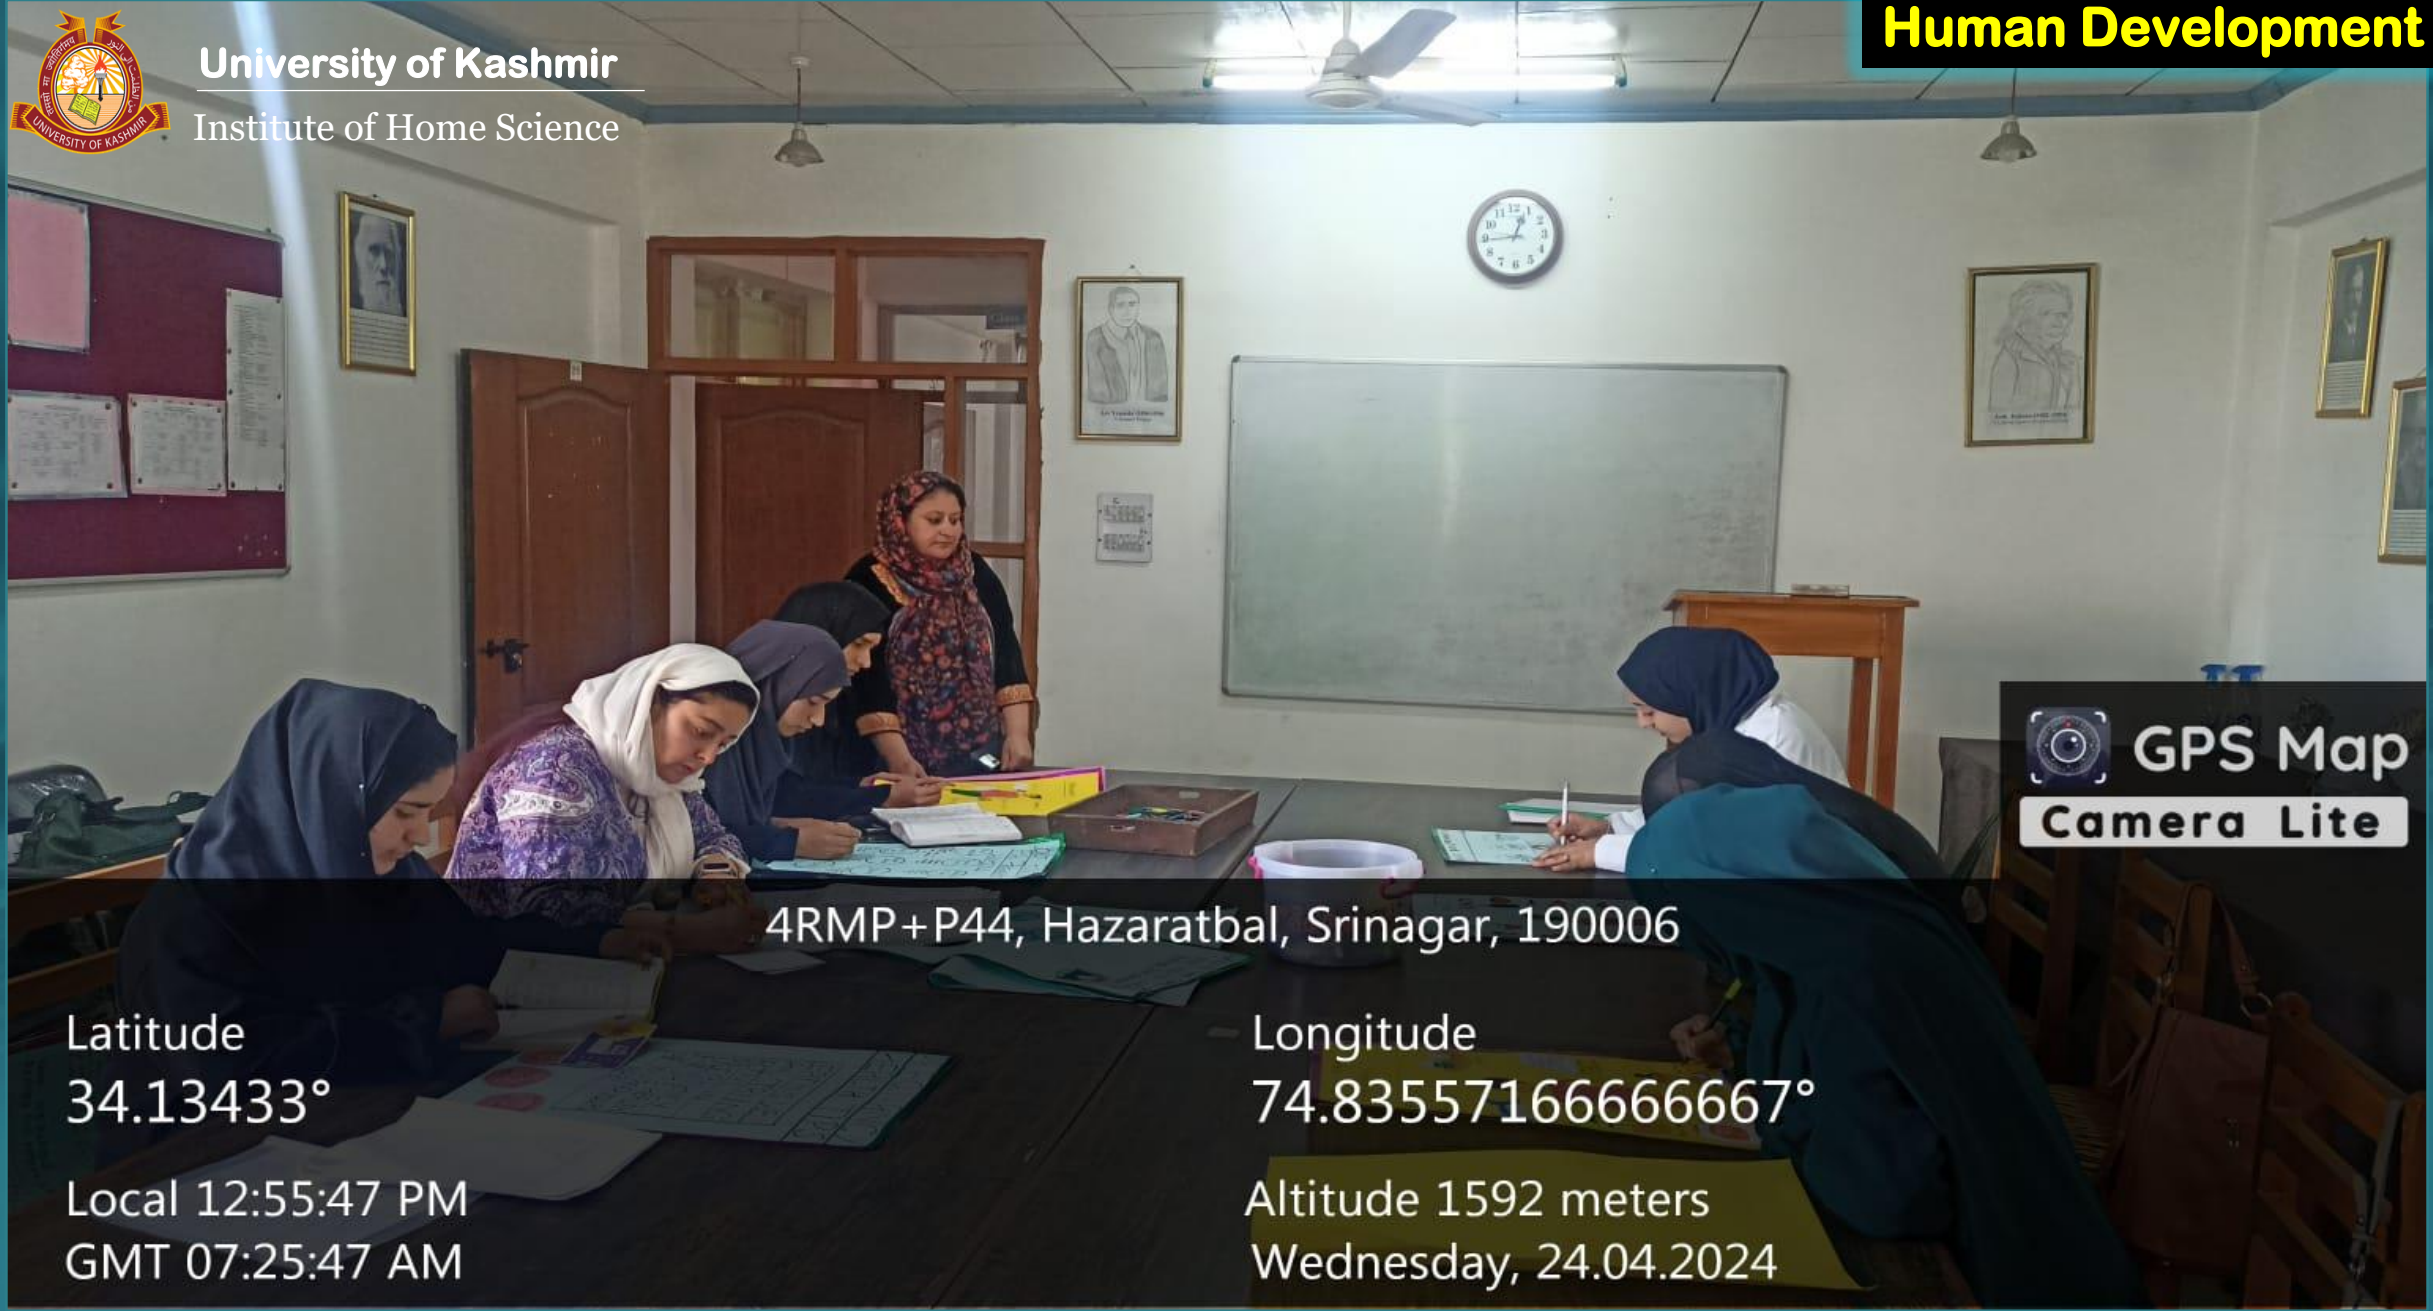

University of Kashmir
Institute of Home Science

Human Development

GPS Map
Camera Lite

4RMP+P44, Hazaratbal, Srinagar, 190006

Latitude
34.13433°

Longitude
74.83557166666667°

Local 12:55:47 PM
GMT 07:25:47 AM

Altitude 1592 meters
Wednesday, 24.04.2024